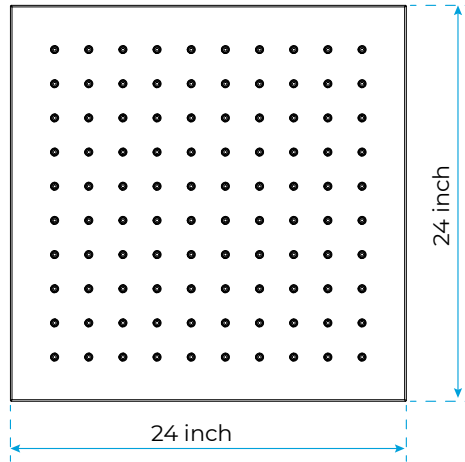

24IN CEILING MOUNT LED RAINFALL SHOWER SYSTEM WITH HANDHELD SHOWER, 6 JETTED BODY SPRAYS AND TUB SPOUT SPECIFICATIONS

Shower Head

1/2" NPT inlets
Easy clean nozzles
Flow Rate: 9.5L/min 2.5 GPM

Product images shown is only for installation display purpose

Body Jets

FEATURES

- Material: Brass
- Base Plate Height: 5-1/8"
- Base Plate Width: 5-1/8"
- Jet Surface Area: 3-1/8"
- Surface Depth: 1/4"
- Adjustment Angle: 5°
- Male NPT Connection: 1/2"
- Maximum Flow Rate: 2.5 GPM (9.5L/min) max @ 80 psi

Flow Rate: 2.0 GPM / 7.6 LPM

Shower Mixer Connections

Spout