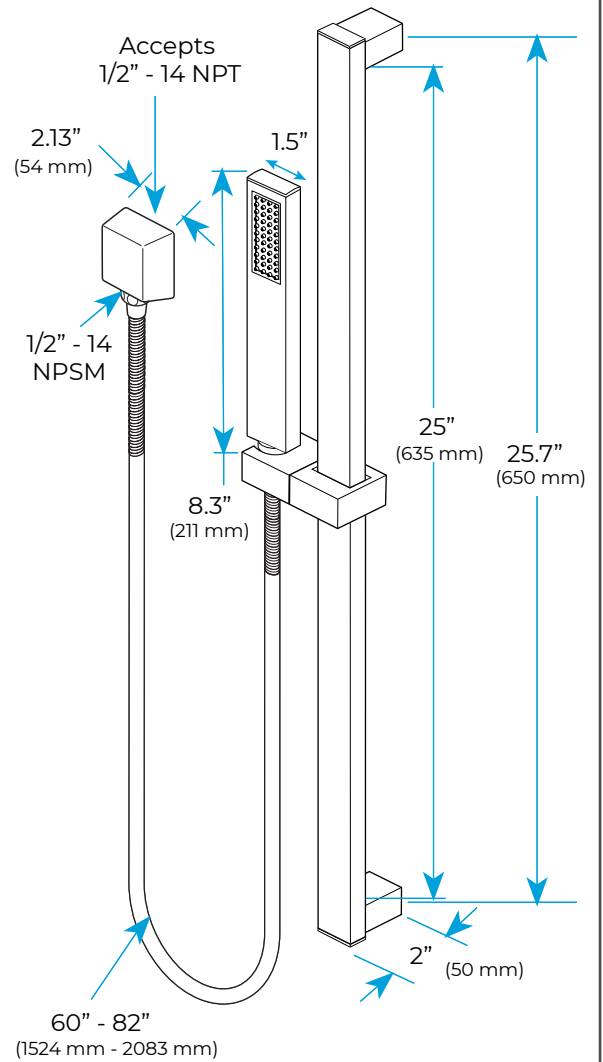

24IN CEILING MOUNT LED RAINFALL SHOWER SYSTEM WITH HANDHELD SHOWER, 6 JETTED BODY SPRAYS AND TUB SPOUT SPECIFICATIONS

Shower Head

1/2" NPT inlets
Easy clean nozzles
Flow Rate: 9.5L/min 2.5 GPM

Product images shown is only for installation display purpose

Body Jets

FEATURES

- Material: Brass
- Base Plate Height: 5-1/8"
- Base Plate Width: 5-1/8"
- Jet Surface Area: 3-1/8"
- Surface Depth: 1/4"
- Adjustment Angle: 5°
- Male NPT Connection: 1/2"
- Maximum Flow Rate: 2.5 GPM (9.5L/min) max @ 80 psi

All dimensions and specifications are nominal and may vary. Use actual products for accuracy in critical situations.

Shower Mixer

All Function can be used at the same time.

Brass Function Valve

Hand Shower

Flow Rate: 2.0 GPM / 7.6 LPM

Shower Mixer Connections

Spout