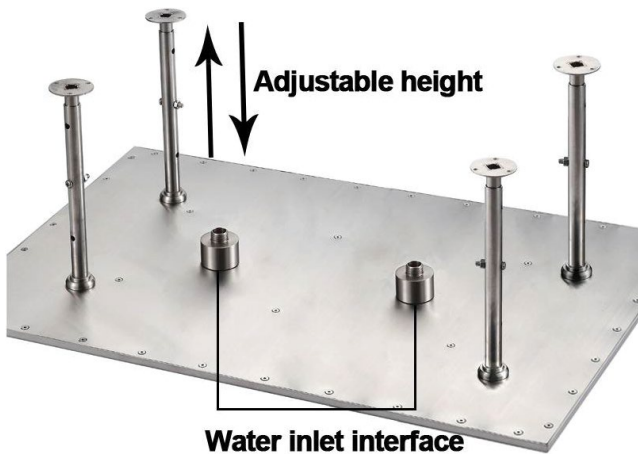

24IN CEILING MOUNT LED RAINFALL SHOWER SYSTEM WITH HANDHELD SHOWER, 6 JETTED BODY SPRAYS AND TUB SPOUT SPECIFICATIONS

Shower Head

1/2" NPT inlets
Easy clean nozzles
Flow Rate: 9.5L/min 2.5 GPM

Product images shown is only for installation display purpose

Body Jets

FEATURES

- Material: Brass
- Base Plate Height: 5-1/8"
- Base Plate Width: 5-1/8"
- Jet Surface Area: 3-1/8"
- Surface Depth: 1/4"
- Adjustment Angle: 5°
- Male NPT Connection: 1/2"
- Maximum Flow Rate: 2.5 GPM (9.5L/min) max @ 80 psi

All dimensions and specifications are nominal and may vary. Use actual products for accuracy in critical situations.

Shower Mixer

All Function can be used at the same time.

Brass Function Valve

Hand Shower

Flow Rate: 2.0 GPM / 7.6 LPM

Shower Mixer Connections

Spout