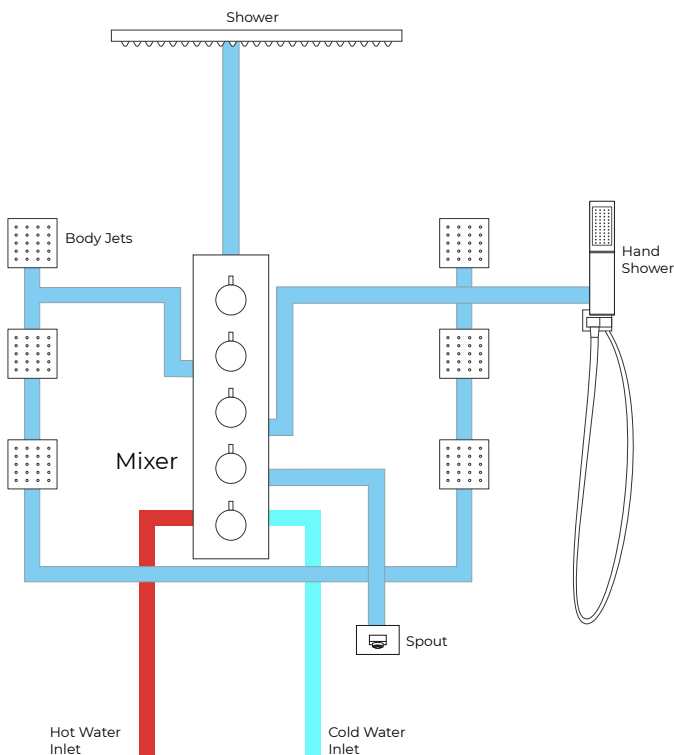

24IN CEILING MOUNT LED RAINFALL SHOWER SYSTEM WITH HANDHELD SHOWER, 6 JETTED BODY SPRAYS AND TUB SPOUT SPECIFICATIONS

Shower Head

1/2" NPT inlets
Easy clean nozzles
Flow Rate: 9.5L/min 2.5 GPM

Product images shown is only for installation display purpose

Body Jets

FEATURES

- Material: Brass
- Base Plate Height: 5-1/8"
- Base Plate Width: 5-1/8"
- Jet Surface Area: 3-1/8"
- Surface Depth: 1/4"
- Adjustment Angle: 5°
- Male NPT Connection: 1/2"
- Maximum Flow Rate: 2.5 GPM (9.5L/min) max @ 80 psi

All dimensions and specifications are nominal and may vary. Use actual products for accuracy in critical situations.

Shower Mixer

All Function can be used at the same time.

Brass Function Valve

Hand Shower

Flow Rate: 2.0 GPM / 7.6 LPM

Shower Mixer Connections

Spout