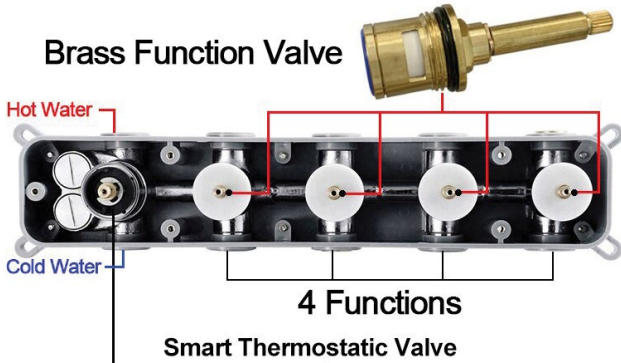

24IN CEILING MOUNT LED RAINFALL SHOWER SYSTEM WITH HANDHELD SHOWER, 6 JETTED BODY SPRAYS AND TUB SPOUT SPECIFICATIONS

Shower Head

1/2" NPT inlets
Easy clean nozzles
Flow Rate: 9.5L/min 2.5 GPM

Product images shown is only for installation display purpose

Body Jets

FEATURES

- Material: Brass
- Base Plate Height: 5-1/8"
- Base Plate Width: 5-1/8"
- Jet Surface Area: 3-1/8"
- Surface Depth: 1/4"
- Adjustment Angle: 5°
- Male NPT Connection: 1/2"
- Maximum Flow Rate: 2.5 GPM (9.5L/min) max @ 80 psi

All dimensions and specifications are nominal and may vary. Use actual products for accuracy in critical situations.

Shower Mixer

All Function can be used at the same time.

Brass Function Valve

Hand Shower

Flow Rate: 2.0 GPM / 7.6 LPM

Shower Mixer Connections

Spout