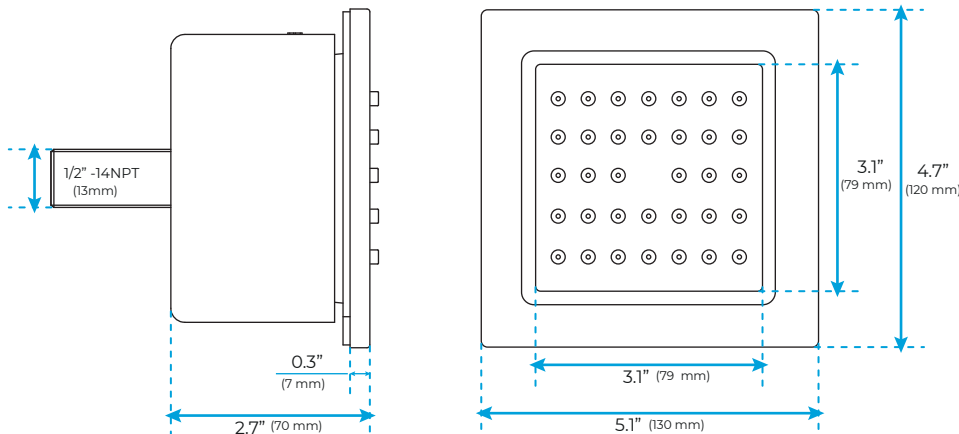

24IN CEILING MOUNT LED RAINFALL SHOWER SYSTEM WITH HANDHELD SHOWER, 6 JETTED BODY SPRAYS AND TUB SPOUT SPECIFICATIONS

Shower Head

1/2" NPT inlets
Easy clean nozzles
Flow Rate: 9.5L/min 2.5 GPM

Product images shown is only for installation display purpose

Body Jets

FEATURES

- Material: Brass
- Base Plate Height: 5-1/8"
- Base Plate Width: 5-1/8"
- Jet Surface Area: 3-1/8"
- Surface Depth: 1/4"
- Adjustment Angle: 5°
- Male NPT Connection: 1/2"
- Maximum Flow Rate: 2.5 GPM (9.5L/min) max @ 80 psi

All dimensions and specifications are nominal and may vary. Use actual products for accuracy in critical situations.

Shower Mixer

All Function can be used at the same time.

Brass Function Valve

Hand Shower

Flow Rate: 2.0 GPM / 7.6 LPM

Shower Mixer Connections

Spout