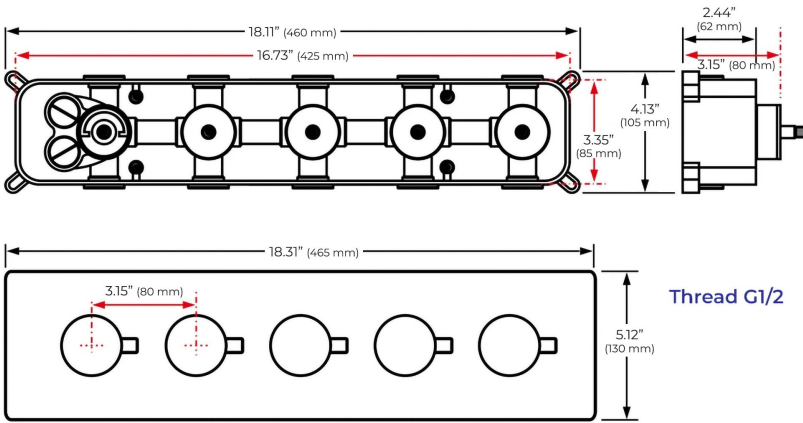

24IN CEILING MOUNT LED RAINFALL SHOWER SYSTEM WITH HANDHELD SHOWER, 6 JETTED BODY SPRAYS AND TUB SPOUT SPECIFICATIONS

Shower Head

1/2" NPT inlets
Easy clean nozzles
Flow Rate: 9.5L/min 2.5 GPM

Product images shown is only for installation display purpose

Body Jets

FEATURES

- Material: Brass
- Base Plate Height: 5-1/8"
- Base Plate Width: 5-1/8"
- Jet Surface Area: 3-1/8"
- Surface Depth: 1/4"
- Adjustment Angle: 5°
- Male NPT Connection: 1/2"
- Maximum Flow Rate: 2.5 GPM (9.5L/min) max @ 80 psi

All dimensions and specifications are nominal and may vary. Use actual products for accuracy in critical situations.

Shower Mixer

All Function can be used at the same time.

Brass Function Valve

Hand Shower

Flow Rate: 2.0 GPM / 7.6 LPM

Shower Mixer Connections

Spout